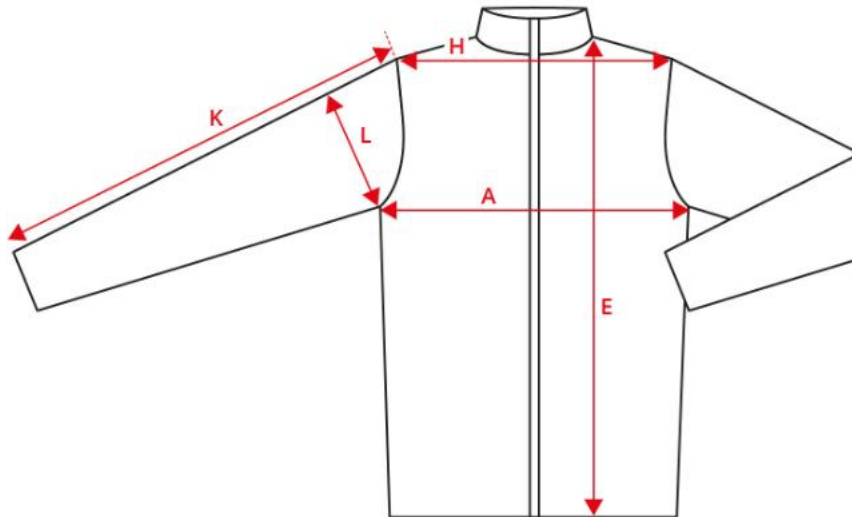

NO. 0889 CORE thermal vest | women

Description (measured in cm)	S	M	L	XL	2XL	3XL
A: ½ Chest width	49	52	56	60	63	66
E: Front length from high point shoulder	66	68	70	72	74	76
H: Shoulder to shoulder	36	37.5	39.5	41.5	43	44.5

How to measure

Tolerance +/- in cm

A	E	H	K	L
1.5	1.5	1.5	1.5	1

The measurements in a product measurement chart refer to measurements made directly on the clothing. Lay the garment out flat on an even surface without stretching it. Take the measurements as shown by the arrows and select the size that fits. Use a tape measure for the best results. The tolerances in the measurement chart are based on when the item is received from ID® and not